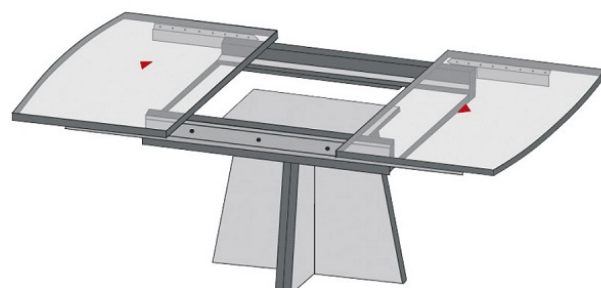

PRODUCT SHEET

Description:

Synchron Slide S 1150/570, Opening 570mm, Wing 425mm

Item number:

24.03.565-0

Units	Box	Carton	HS Code	Barcode
Set	0	1	8302420090	 5704866088244

SISO A/S

Mileparken 11
DK-2740 Skovlunde
Denmark
VAT: DK 24786013