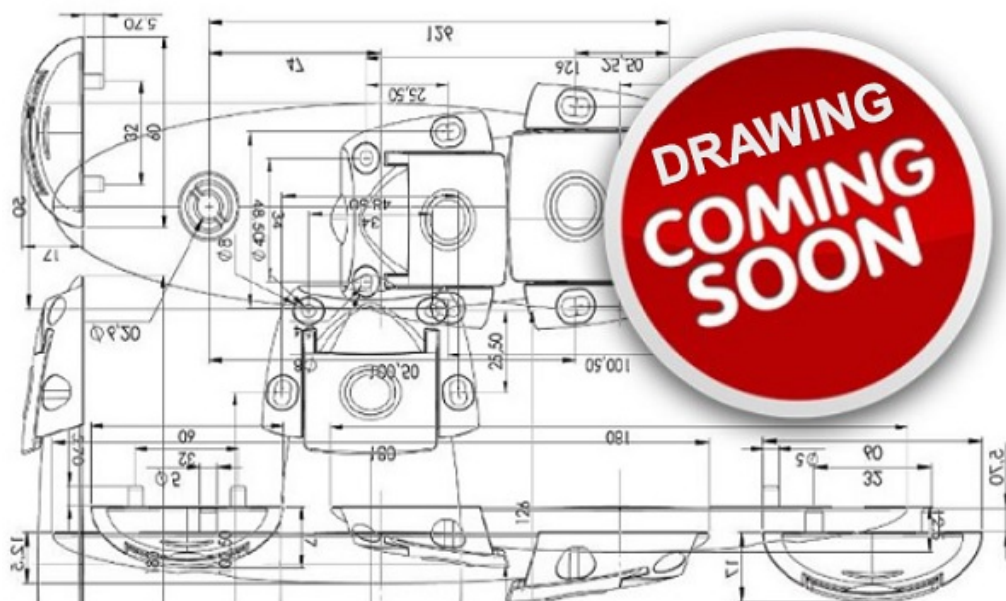

PRODUCT SHEET

Description:

Synchron Slide S 1150/570, Opening 570mm, Wing 425mm

Item number:

24.03.565-0

Units	Box	Carton	HS Code	Barcode
Set	0	1	8302420090	 5704866088244

SISO A/S

Mileparken 11
DK-2740 Skovlunde
Denmark
VAT: DK 24786013